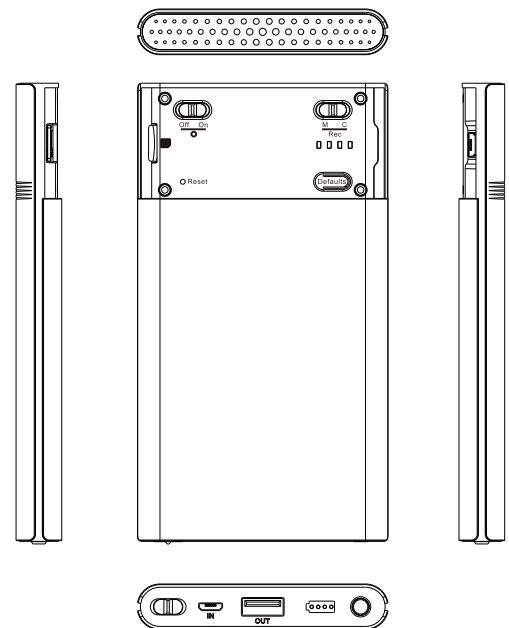

Product Sketch