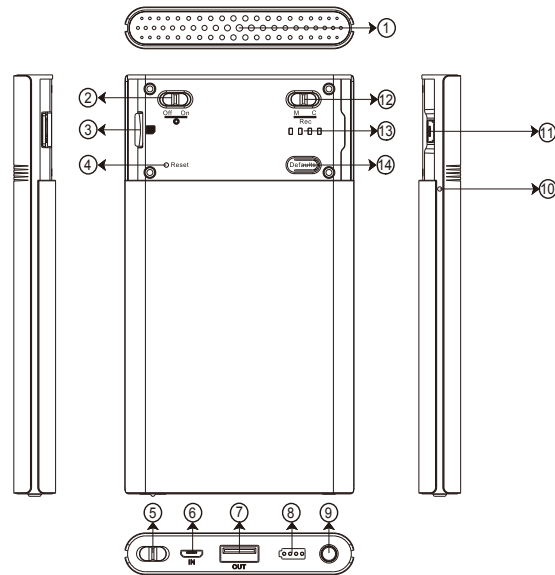

## 1. Names and Parts

- |                     |  |
|---------------------|--|
| 1. Lens             | 9. Battery Bar Button                                |
| 2. WiFi Switch      | 10. Microphone                                       |
| 3. Memory Card Slot | 11. USB Port<br>(Retrieve Video Files)               |
| 4. Reset Key        | 12. Continuous Recording/<br>Motion Detection Switch |
| 5. Power Switch     | 13. Status Indicators                                |
| 6. Charge Port      | 14. Default Button                                   |
| 7. DC 5V Out        |  |
| 8. Battery Bar      |  |

## 2. Package Content

## 3. Open the cover

Dig in the side of the DVR and take the cover in red arrow direction. The cover will then be opened.

2