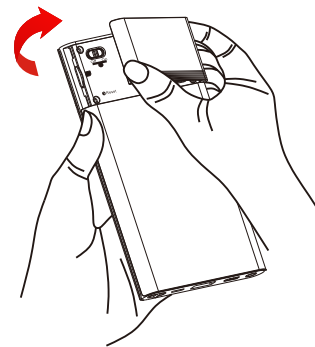

3. Open the cover

Dig in the side of the DVR and take the cover in red arrow direction. The cover will then be opened.

2

4. Recording Operation

It is highly recommended to format memory card first before using it for the first time.

- 3.1. Power on: Switch ⑤ to the right to turn on the device.
- 3.2. Recording: 7 seconds after the device is powered on, it starts to record automatically.
- 3.3. Wi-Fi: Switch ② to ON to turn on Wi-Fi function and switch to OFF to turn off Wi-Fi. Follow the instructions in PV Cam Viewer Quick Guide. The orange LED will be solid on when connected to Wi-Fi.
- 3.4. Power off: Switch ⑤ to the left to stop the recording and turn off the DVR.
- 3.5. Restore default Wi-Fi password: long press ⑭ for 3 seconds.
- 3.6. Restore all default setting : press ⑭ for 10 seconds.
- 3.7. Change the recording mode: Switch ⑫ right to Continuous recording mode; switch ⑫ left to Motion Detection mode.

5. Status Indicators

- Solid blue LED ■ - power on
- Solid red LED ■ - recording on
- Blinking orange LED ■ - device searching for Wi-Fi connection
- Solid orange LED ■ - device connected to phone (P2P connected)

6. Format Memory Card

- 6.1 Press and hold ⑭, and turn on the device. Release when the red LED blinks.
- 6.2 After the format is done, the device will automatically turn off.
- 6.3 You can also connect the device to your smartphone and format via the app PV CAM VIEWER.

*This product is for Law Enforcement and Home Security Use Only!

3

7. Retrieve Video Files

There are two ways to read the retrieve video files.

- 6.1. Use memory card reader to retrieve video files.
- 6.2. With the device powered on and memory card inserted, plug the USB cable into ⑪, and plug the other end into the PC. The device will be recognized by PC as an external drive for user to retrieve the files.

8. Battery Bar Indicator

LED Indicators	Battery Capacity
Three blue LED shining	65~100%
Two blue LED shining	35~ 65%
One blue LED shining	5% ~ 35%
One Blinking blue LED	No power
Three flashing blue LED	Device charging

4

9. Specification