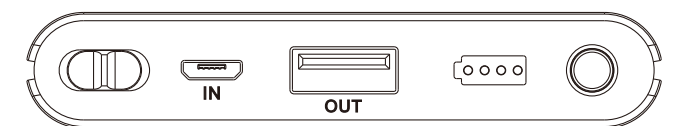

PV-PB30W

1080P Power Bank Wi-Fi DVR

Quick Guide

LawMate, innovation never stops

LawMate®