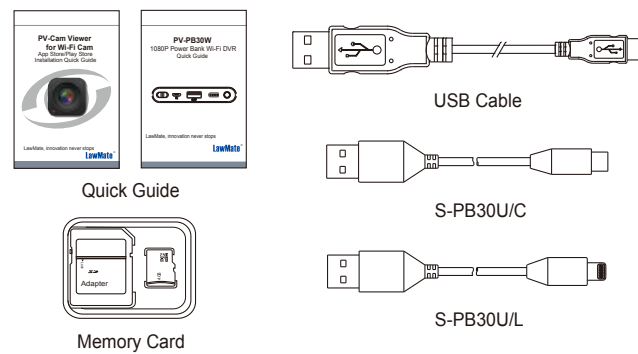

2. Package Content